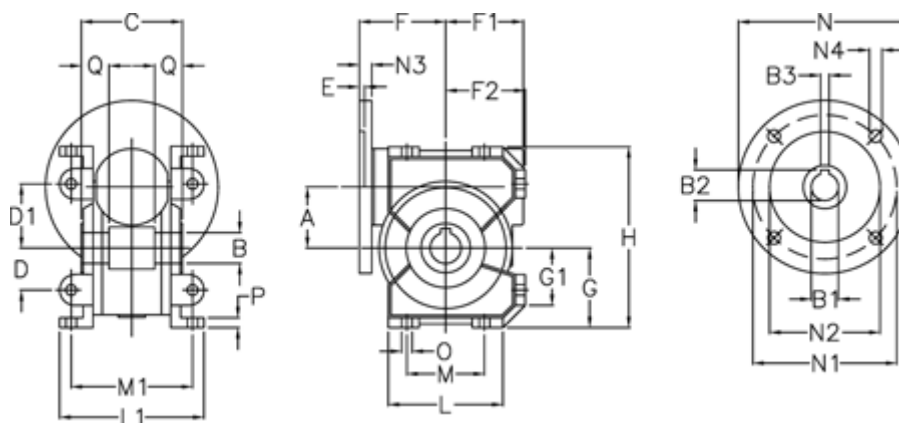

Data Sheet

Article number: 3902044007022

Description: Worm gear
VF 44-U-7-63B5

Measures

A = 44.6	E = 2	L = 80	N4 = 9.5
B = 18 H7	F = 65	L1 = 100	O = 8.5
B1 E7 = 11	F1 = 54	M = 52	P = 8
B2 = 12.8	F2 = 55	M1 = 81	Q = 24.5
B3 H9 = 4	G = 55	N = 140	
C = 64	G1 = 40	N1 = 115	
D = 29	H = 127	N2 = 95	
D1 = 46	H1 = 97	N3 = 10.5	